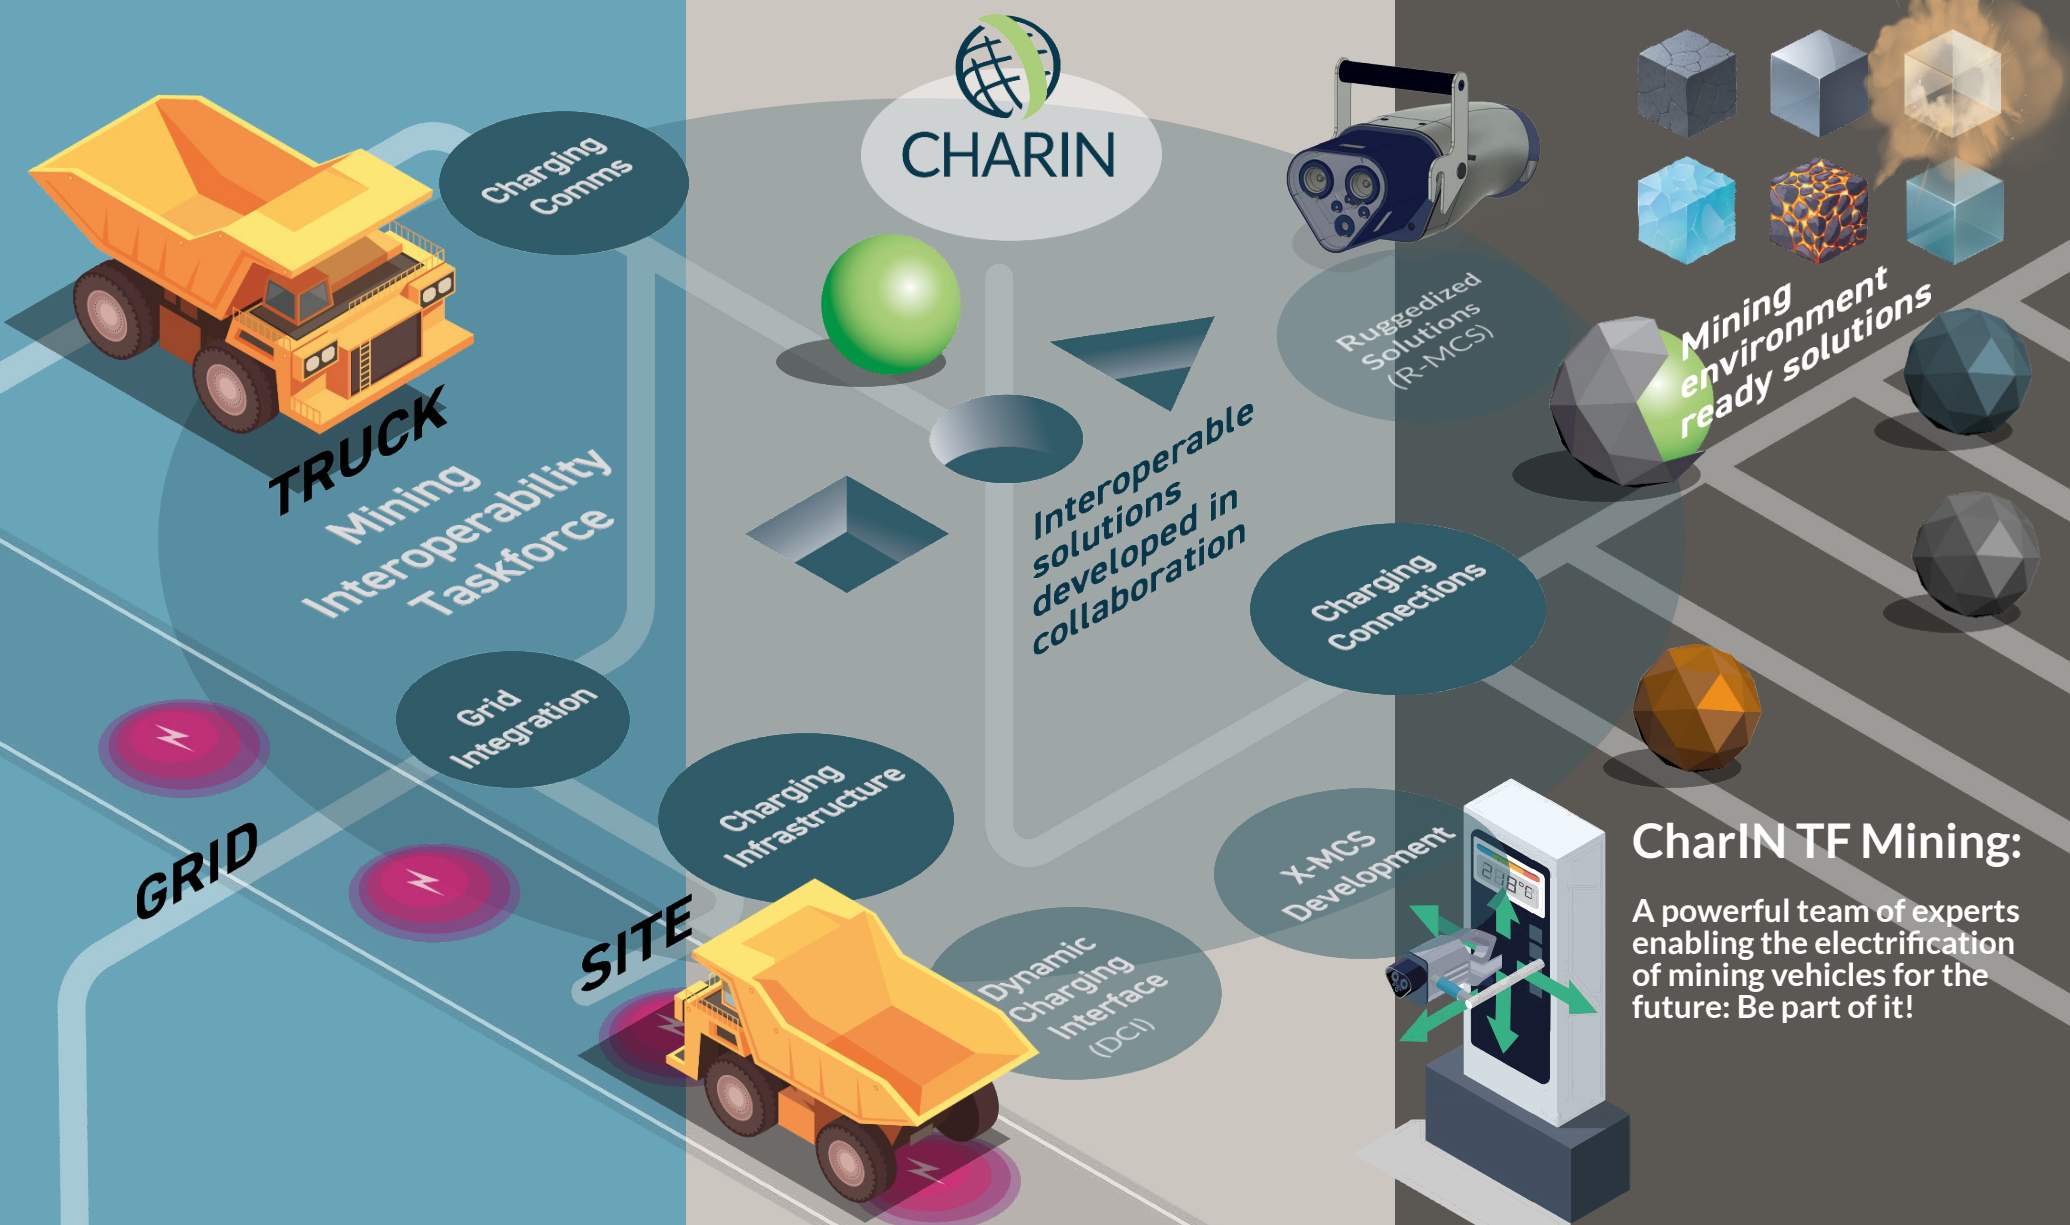

For more information, please scan the QR Code.

MINING

An alliance between
CharIN and the global
mining industry for
applications beyond
MegaWatt Charging
System (MCS)

The Challenge

Safely deliver MegaWatts of electricity to each haul cycle.

Interoperability

Potential to have an interoperable charging solution for every electric vehicle on this planet.

Ruggedized Solutions

Making MegaWatt charging work for extreme environments.

Interoperable solutions developed in collaboration

TRUCK
Mining Interoperability Taskforce

Charging Comms

Grid Integration

Charging Infrastructure

Dynamic Charging Interface (DCI)

X-MCS Development

Charging Connections

Ruggedized Solutions (R-MCS)

Mining environment ready solutions

CharIN TF Mining:

A powerful team of experts enabling the electrification of mining vehicles for the future: Be part of it!